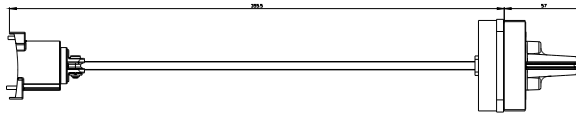

Information- and Downloadcenter (Catalogs, Brochures,...)

<https://www.siemens.com/ic10>

Industry Mall (Online ordering system)

<https://mall.industry.siemens.com/mall/en/en/Catalog/product?mlfb=3RV2926-1L>

Cax online generator

<http://support.automation.siemens.com/WWW/CAXorder/default.aspx?lang=en&mlfb=3RV2926-1L>

Service&Support (Manuals, Certificates, Characteristics, FAQs,...)

<https://support.industry.siemens.com/cs/ww/en/ps/3RV2926-1L>

Image database (product images, 2D dimension drawings, 3D models, device circuit diagrams, EPLAN macros, ...)

<http://www.automation.siemens.com/bilddb/cax_de.aspx?mlfb=3RV2926-1L&lang=en>

---

last modified:

1/10/2024