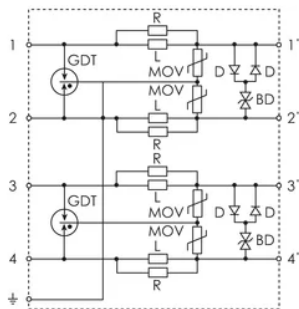

Mounting: 35 mm top hat DIN rail

Temperature: -4 to 149 °F

Enclosure Material: UL® 94V-0 Thermoplastic

Enclosure Rating: IP 20; NEMA®-1

Depth (D): 3.35"

Height (H): 3.54"

Width (W): 0.47"

Unit Weight: 0.2 lb

Certification Details: UL® 497B

Complies With: ANSI®/IEEE® C62.41.2-2002 Cat A, Cat B, Cat C

Replacement Module: UTB60DPM

DIAGRAMS

WARNING

nVent products shall be installed and used only as indicated in nVent's product instruction sheets and training materials. Instruction sheets are available at www.nvent.com and from your nVent customer service representative. Improper installation, misuse, misapplication or other failure to completely follow nVent's instructions and warnings may cause product malfunction, property damage, serious bodily injury and death and/or void your warranty.