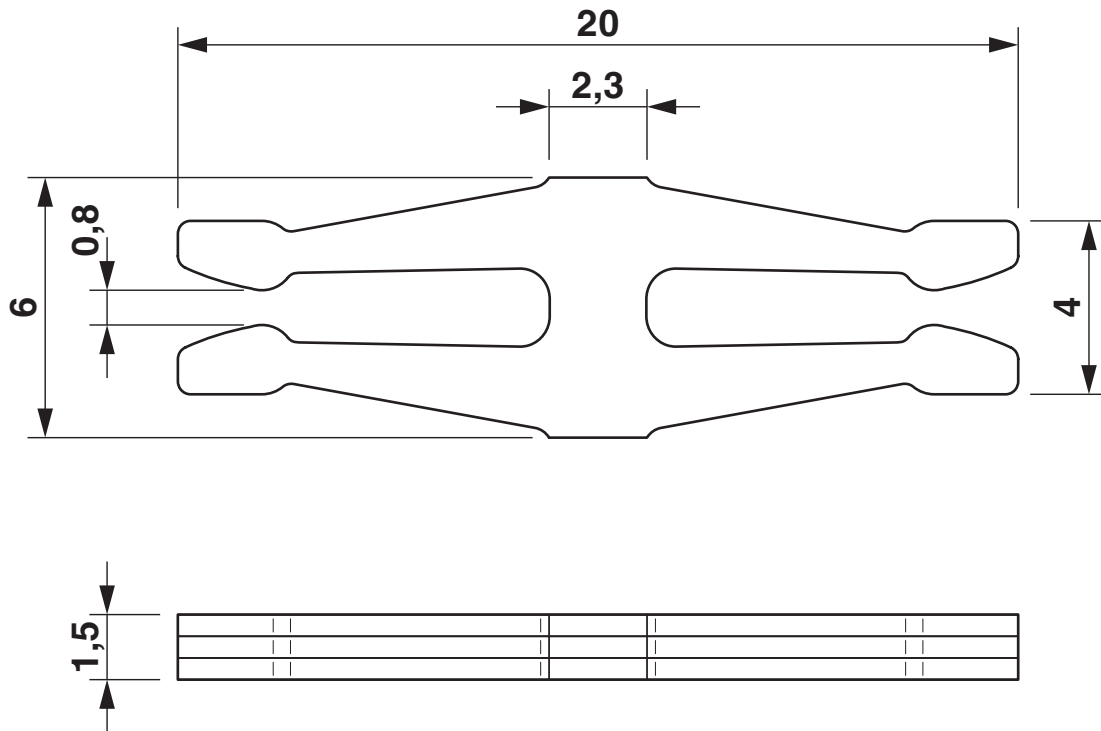

CAPAROC CR CON - Metal part

1270955

<https://www.phoenixcontact.com/us/products/1270955>

Drawings

Dimensional drawing